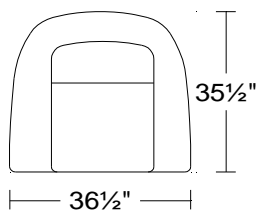

PLANUM QUICK SHIP PROGRAM

Model AC51 Dante

Leather Orvieto 9490 w/ Stainless Steel Base

AC51

1DV

Swivel Chair

Width: 36 1/2"

Height: 32"

Depth: 35 1/2"