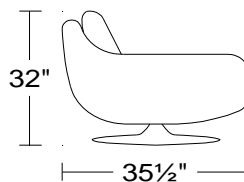

PLANUM QUICK SHIP PROGRAM

Model AC51 Dante

Leather Orvieto 9490 w/ Stainless Steel Base

AC51

1DV

Swivel Chair

Width: 36 1/2"

Height: 32"

Depth: 35 1/2"