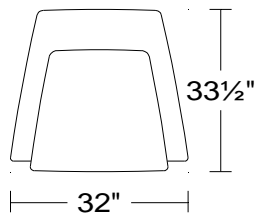

PLANUM QUICK SHIP PROGRAM

Model AC60 Rio

Leather Orvieto 9449

AC60

1DV

Swivel Chair

Width: 32"

Height: 28 1/2"

Depth: 33 1/2"