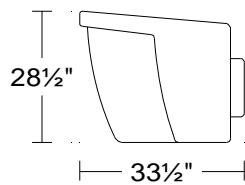

PLANUM QUICK SHIP PROGRAM

Model AC60 Rio

Leather Orvieto 9449

AC60

1DV

Swivel Chair

Width: 32"

Height: 28 1/2"

Depth: 33 1/2"