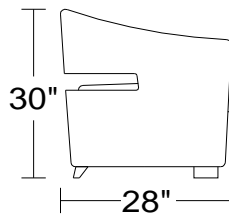

# PLANUM QUICK SHIP PROGRAM

Model AC62 Taos

Leather Orvieto 9409 w/ Espresso Wood Feet

AC62

1D

Chair

Width: 28"  
Height: 30"  
Depth: 28"