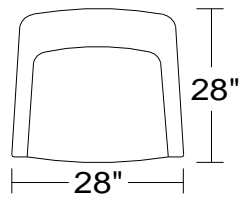

# PLANUM QUICK SHIP PROGRAM

Model AC62 Taos

Leather Orvieto 9409 w/ Espresso Wood Feet

AC62

1D

Chair

Width: 28"  
Height: 30"  
Depth: 28"