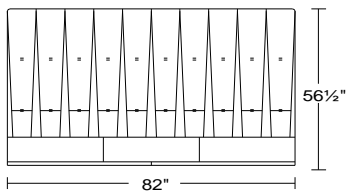

PLANUM QUICK SHIP PROGRAM

Leather Bed Model B005 Aurora

Lesther Eurosoft 7525 w/ Polished Stainless Steel Base

B005

**EK
BF01-EK**

**Eastern King
Incl Slats**

Width: 82"

Height: 56 1/2"

Depth: 92"