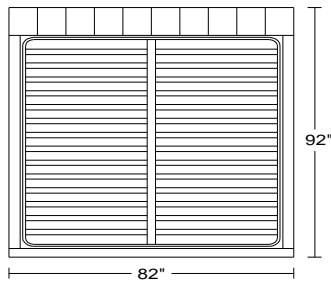

PLANUM QUICK SHIP PROGRAM

Leather Bed Model B005 Aurora

Lesther Eurosoft 7525 w/ Polished Stainless Steel Base

B005

**EK
BF01-EK**

**Eastern King
Incl Slats**

Width: 82"

Height: 56 1/2"

Depth: 92"