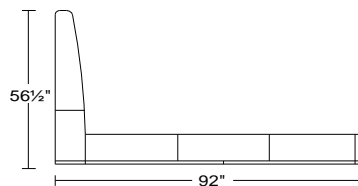

PLANUM QUICK SHIP PROGRAM

Leather Bed Model B005 Aurora

Lesther Eurosoft 7525 w/ Polished Stainless Steel Base

B005

**EK
BF01-EK**

**Eastern King
Incl Slats**

Width: 82"

Height: 56 1/2"

Depth: 92"