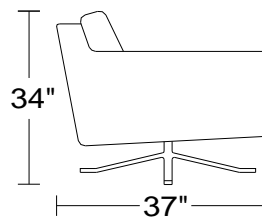

# PLANUM QUICK SHIP PROGRAM

Model 0589 Mazara I

Leather Orvieto 9423 w/ Polished Stainless Steel Base

0589

1DV

Swivel Chair

35"

34"

37"

Width: 35"

Height: 34"

Depth: 37"