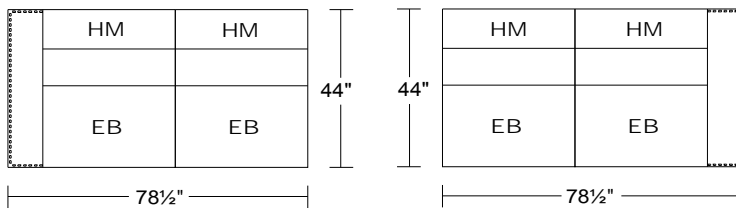

Width: 78 1/2"
 Height: 32"
 Height w/ HM Raised: 40"
 Depth: 44"
 Depth w/ Recliner: 64"

0606 SXLHM/RAF Right Arm Facing Small Chaise
SXRHM/LAF Left Arm Facing Small Chaise

incl Motorized Head Mechanism

Width: 43 1/2"
 Height: 32"
 Height w/ HM Raised: 40"
 Depth: 69"