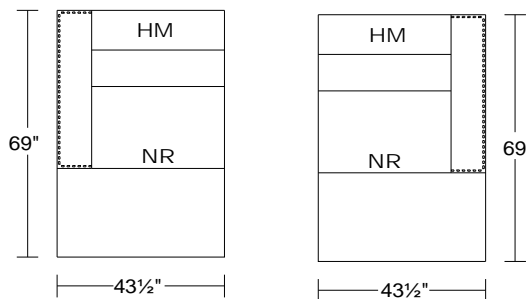

Width: 78 1/2"
 Height: 32"
 Height w/ HM Raised: 40"
 Depth: 44"
 Depth w/ Recliner: 64"

0606 SXLHM/RAF Right Arm Facing Small Chaise
SXRHM/LAF Left Arm Facing Small Chaise

incl Motorized Head Mechanism

Width: 43 1/2"
 Height: 32"
 Height w/ HM Raised: 40"
 Depth: 69"