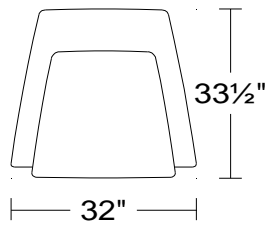

PLANUM QUICK SHIP PROGRAM

Model AC60 Rio

Leather Eurosoft 7525

AC60

1DVP

Swivel Chair

w/ Perforations on recessed back & side panels

Width: 32"

Height: 28 1/2"

Depth: 33 1/2"